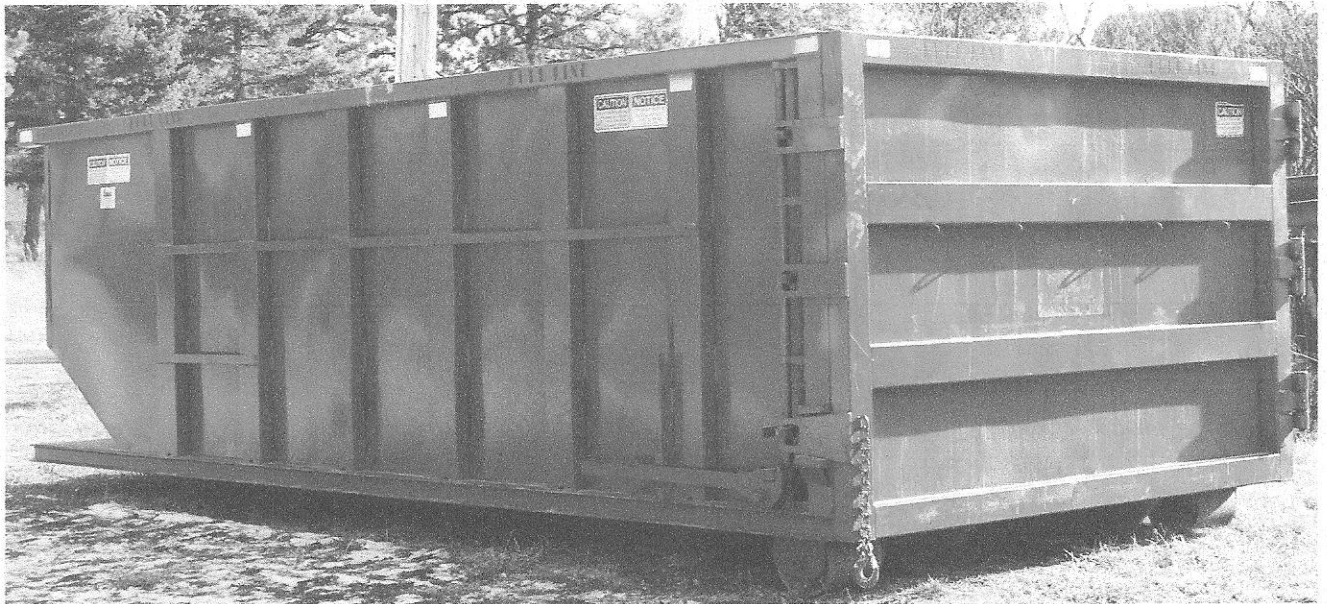

12 & 20 Yard Roll off containers for rent.

CW WASTE

CW Waste Services currently offers 12 & 20 yard roll off containers for your Construction and Demolition needs.

You name it we will haul it off.

12 yard boxes dimensions are 12' long x 7' 6" wide x 4' tall and holds 3 ton of waste.

20 yard boxes dimensions are 16' long x 8' wide x 5.5' tall and holds 5 ton of waste .

CW WASTE SERVICES INC.

PO Box 1478
19996 Hwy. 14 west
Sundance, WY 82729

Cort Cundy—Owner
Phone: (307) 283-3403
Website: cwwasteservices.com
Email: cwwasteinc@hotmail.com